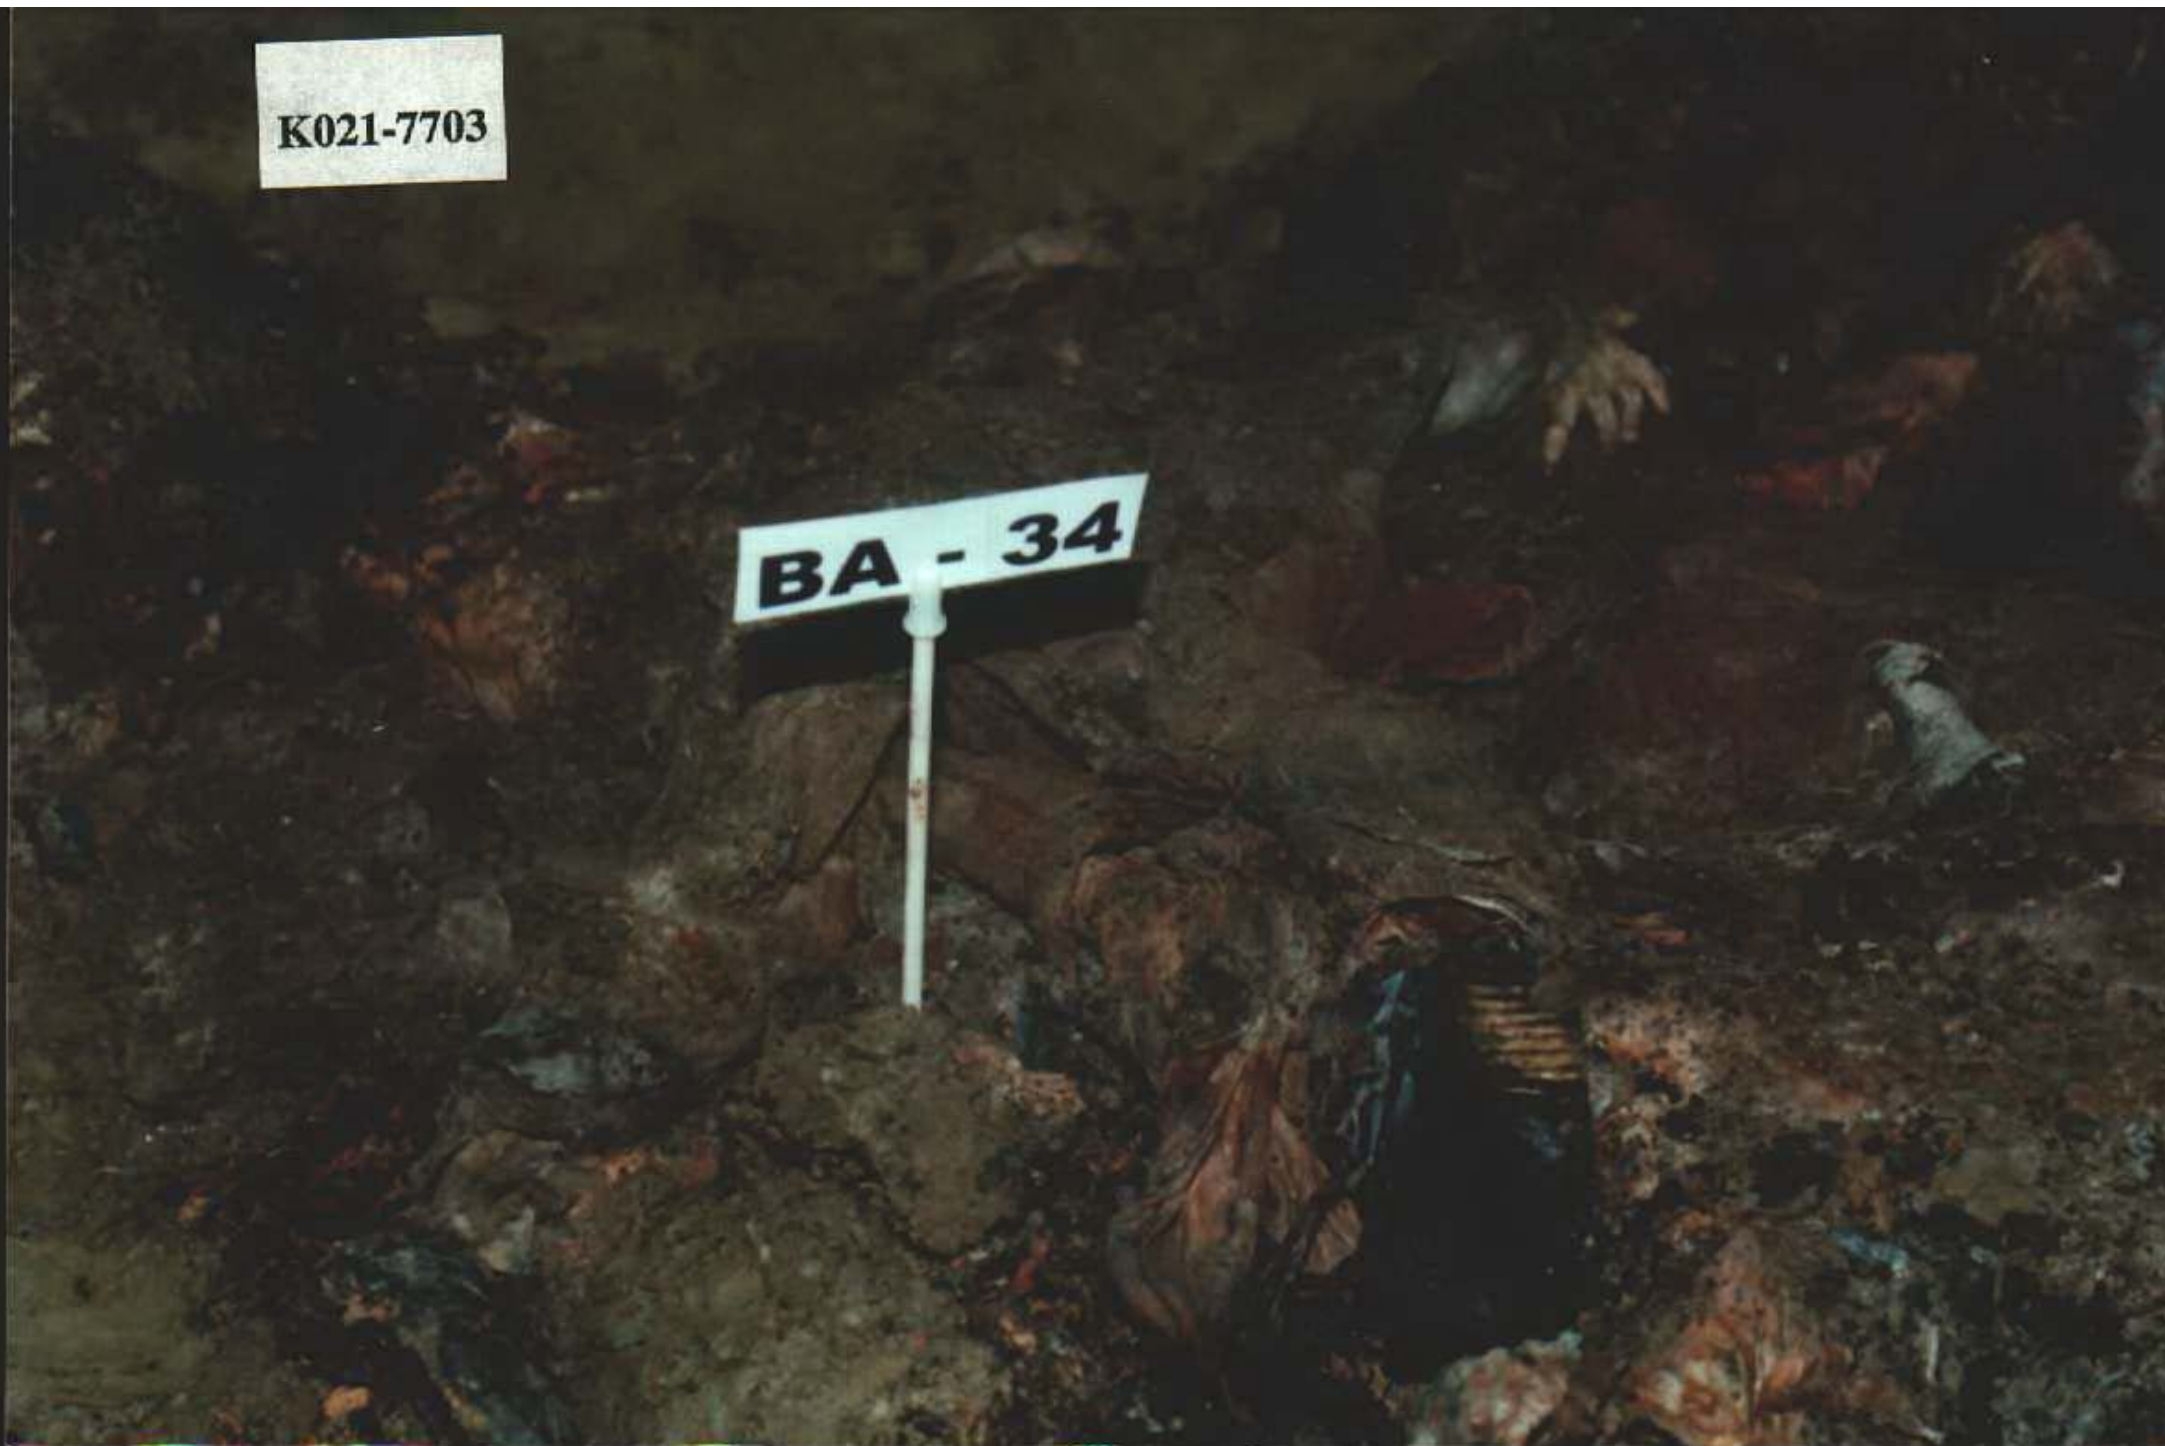

BA 34

BA 34

BA 34

K021-7701

K021-7702

BA - 34

[Unreadable label]

K021-7703

BA - 34

K021-7704

B

BA-34

**BA - 34**

**K021-7705**

**BA - 34**

**K021-7706**

A photograph of a decomposed animal carcass, possibly a dog, lying on a blue tarp. The carcass is the central focus, showing significant decomposition with dark, mottled fur and exposed underlying tissues. A white evidence tag with the text "BA - 34" is placed on the side of the carcass. Another white tag with a black double-headed vertical arrow is positioned near the carcass's midsection. In the background, a person wearing a white protective suit and white gloves is visible, with their hands near the carcass. The scene is dimly lit, suggesting an outdoor or semi-enclosed environment at night or in low light. In the bottom right corner, there is a white tag with the text "K021-7707".

**BA - 34**

**K021-7719**

**BA - 34**

**K021-7720**

BA - 34

K021-7721

A photograph of a brown, ribbed, sleeveless garment, possibly a vest or a long-sleeved shirt without sleeves, laid flat on a light blue surface. The garment has a ribbed texture and a simple, straight design. A ruler is visible along the right edge of the blue surface, and a small black and white checkerboard scale is placed vertically on the right side of the garment. A white label with the text "BA - 34" is positioned at the bottom center of the garment. The background is a rough, brown, textured surface.